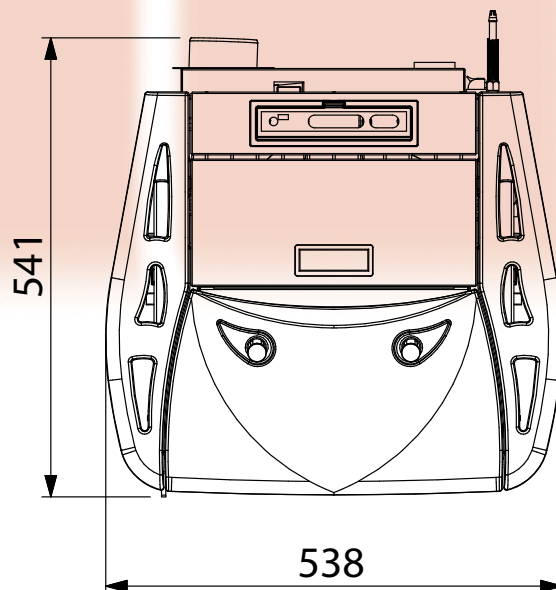

DUCHESSA STEEL

A = AIR INTAKE PIPE Ø 50 mm
B = FLUE GAS EXHAUST PIPE Ø 80 mm

EXTRAFLAME S.p.A.

Via dell'Artigianato, 10 I-36030 Montecchio Precalcino (VI) ITALY Tel. 0445/865911 - Fax 0445/865912 C. Fisc. e Part. IVA 00546030248
sales site: <http://www.lanordica-extraflame.com> - after-sales assistance portal: <http://www.extraflame.it/support> - E-mail: info@extraflame.com