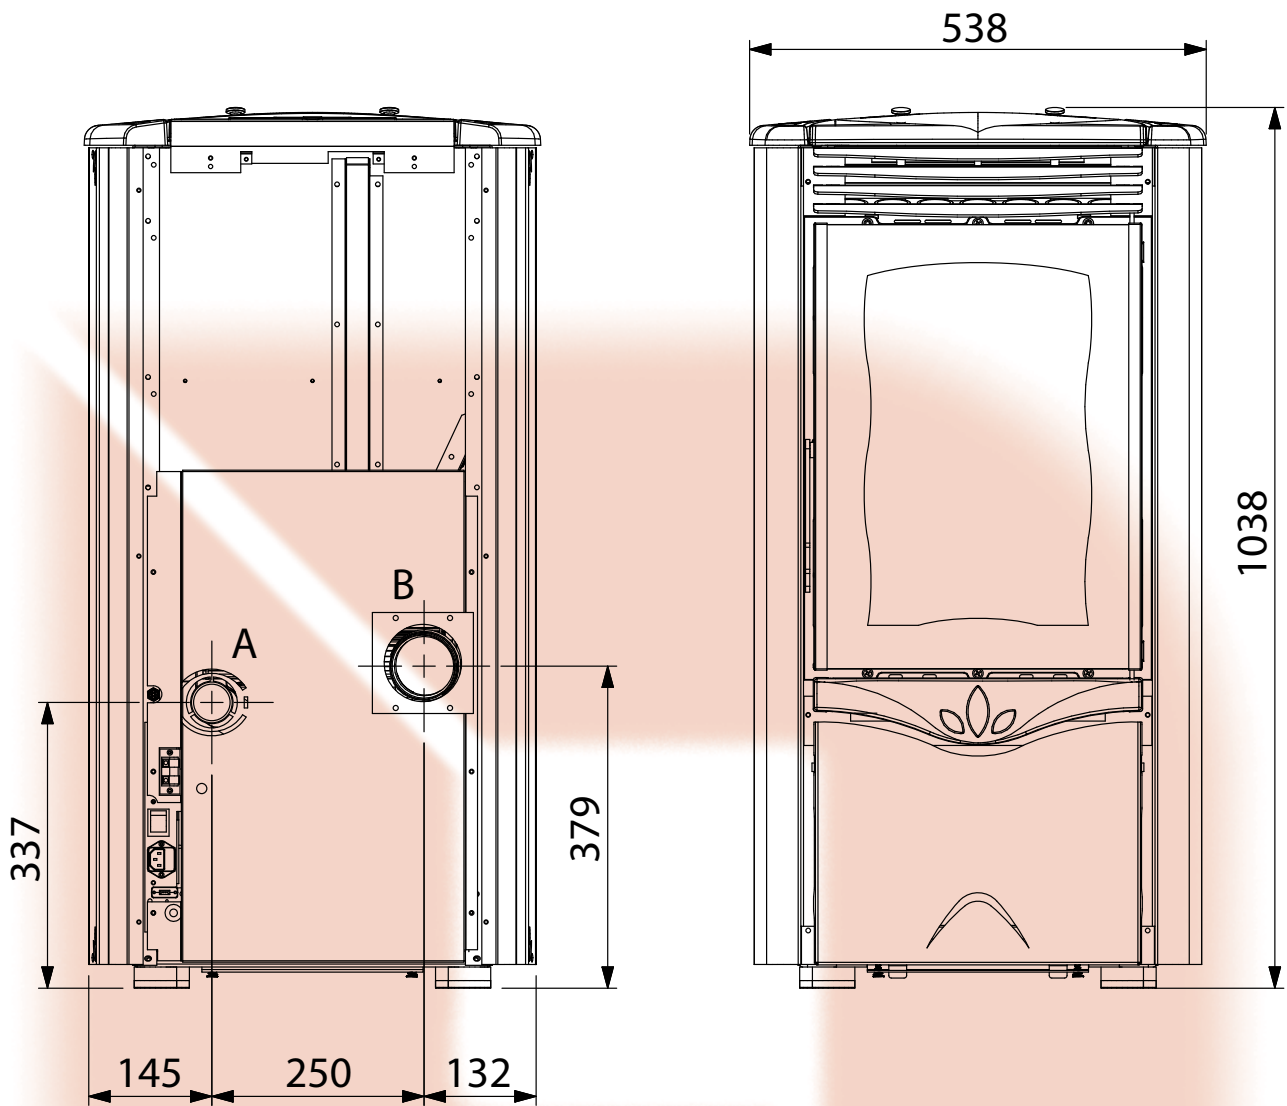

DUCHESSA STEEL

A = AIR INTAKE PIPE Ø 50 mm
B = FLUE GAS EXHAUST PIPE Ø 80 mm

EXTRAFLAME S.p.A.

Via dell'Artigianato, 10 I-36030 Montecchio Precalcino (VI) ITALY Tel. 0445/865911 - Fax 0445/865912 C. Fisc. e Part. IVA 00546030248
sales site: <http://www.lanordica-extraflame.com> - after-sales assistance portal: <http://www.extraflame.it/support> - E-mail: info@extraflame.com